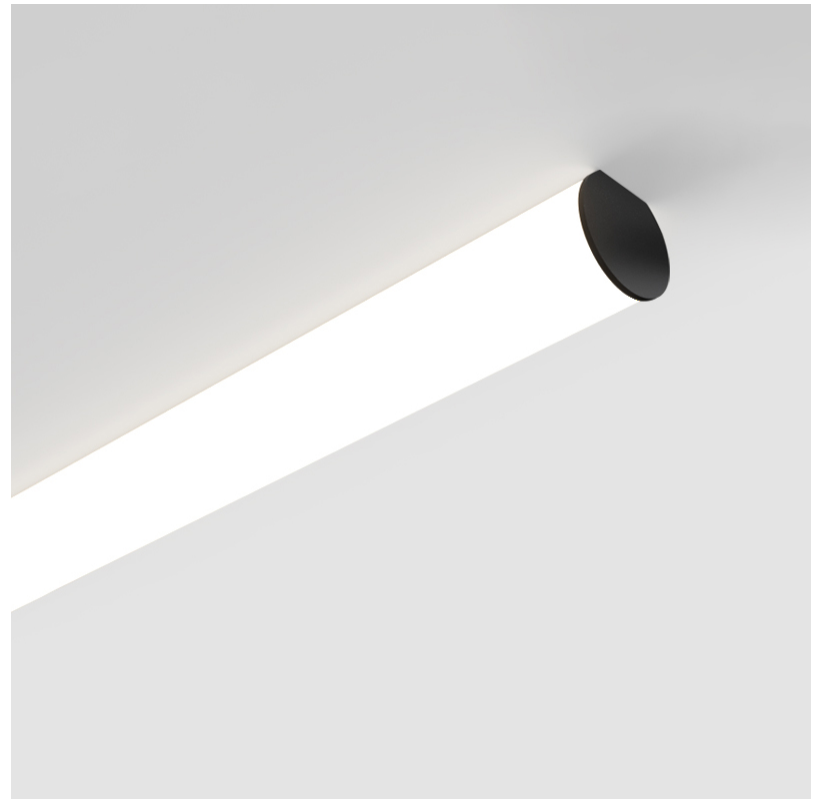

1. To build a product code in our configurator select the specify button on the base model # product page
2. To build a manual product code on this datasheet choose from the options listed below in blue font and add the suffix to the base model #

GENERAL

Series: Bunga
Brand: Prolicht
Division: Architectural
Mounting Type: Surface
Mounting Location: Ceiling
Subcategory: Profile

PHYSICAL

Shape: Cylinder
Diameter (mm): 115
Diameter (in): 4 1/2
Length (mm): 1180
Length (in): 46 7/16
Height (mm): 108
Height (in): 4 1/4
Light Distribution: Omnidirectional
Weight (kg): 3.685
Weight (lbs): 8.124
Diffuser: PMMA - Opal
Fixture Finish: SSR / BKV / CWI / CRY / HAB / UFT / ITA / RUA / FTG / MYG / LOD / PUS / FRO / FUP / KIA / POP / BLS / SPG / MEY / GOH / GUM / CHC / COM / ABZ / JAG / OBR / MOS / ROR
Fixture Material: Aluminum

ELECTRICAL

Lamp Type: LED (Zhaga Standard)
Input Wattage (W): 20
Total Output Wattage (W): 16 / 12.8 (3500K)
Dimming: Non-Dimming / Phase Dimming (120Vac only) / 0-10V Dimming
Driver Included: Yes
Driver Location: Integrated
Driver Type: Constant Current - 120 / 277Vac
Driver Class: Class 2
Input Voltage (V): 120 - 277
Constant Current (MA): 350 / 400 (3500K)

LED

Color Temperature (°K): 3000 / 3500 / 4000
Max. Delivered Lumen (lm): 2210 / 2293 / 2340
CRI: >80 CRI
Lamp Life (hrs): 50000

OPTICAL

RATINGS AND CERTIFICATIONS

Certified By: Certified for North American Standards
IP rating: IP20